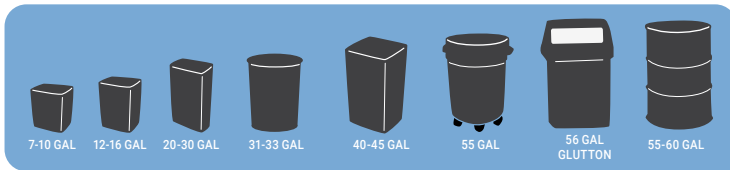

HEAVYWEIGHT & DRUM LINERS

Made from a blend of Low and Linear Low-Density Polyethylene. Our liners come stocked in 32 sizes ranging from 7–60 gallon capacity. All liners are engineered to provide over three times the impact and twice the tensile strength of traditional low-density polyethylene bags. Designed for heavy loads and puncture resistance, these heavyweight bags can be used to dispose of construction debris, broken glass, lawn trimmings and other refuse with sharp corners and edges.

PRODUCT FEATURES

- ▶ 1.5–6 mil polyethylene
- ▶ Three times the impact and twice the tensile strength of traditional low-density polyethylene bags
- ▶ Black and clear bags available in each size

HEAVYWEIGHT LINEAR LOW-DENSITY LINERS

LLD STOCK LINERS – GUSSETED

ITEM	W x D x L	MIL	COLOR	CNT	WT
7-10 GALLON					
3269*	15 X 9 X 24	2	BLK	500	35
12-16 GALLON					
3270*	16 X 9 X 30	4	BLK	150	27
20-30 GALLON					
3278*	16 X 14 X 36	2	BLK	250	33
3279*	16 X 14 X 36	3	BLK	200	39
31-33 GALLON					
3283*	23 X 10 X 40	3	BLK	100	24
3284*	23 X 10 X 40	4	BLK	100	32
56 GALLON – GLUTTON					
3291*	25 X 17 X 48	3	BLK	100	36
3285*	25 X 17 X 48	4	BLK	50	24
55-60 GALLON					
3298*	22 X 16 X 60	3	BLK	100	41
3292*	25 X 17 X 54	3	BLK	100	41
3290*	25 X 17 X 54	4	BLK	50	28
3299*	22 X 16 X 60	4	BLK	50	28

BUILD ANY SIZE:
Mil: 1.5–6 Width: 24”–57” Length: 24”–60”
 MORE OPTIONS: **Materials, Film Color, Printing, Venting, Packaging Details**

* Manufactured with renewable energy like wind and solar.

DRUM LINERS