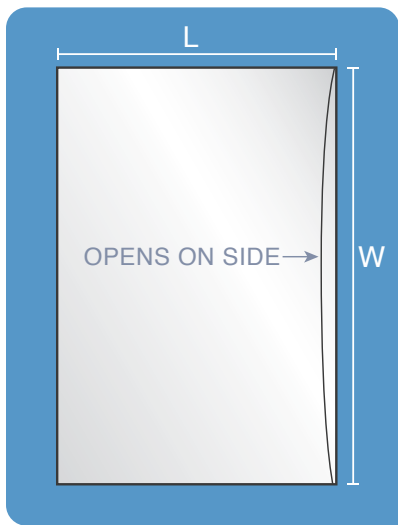

FURNITURE BAGS

THE BASICS

Our Furniture Bags are made from 100% virgin Low-Density Polyethylene, open from the side and come perforated on rolls for easy dispensing. All bags are heat sealable, feature a side weld construction and open from the side as shown.. Made from 100% virgin Low-Density Polyethylene. All bags come on rolls with 3" core plugs and 1" diameter holes.

USE

Designed to cover the most common sized sofas and arm chairs, these bags provide protection from moisture, stains, dirt and other damaging debris.

PRODUCT FEATURES

- ▶ Come with 3" core plugs and 1" diameter holes.
- ▶ Many custom options

**BUILD ANY SIZE: Mil: 1-6 Width: 25"-1200"
Length: 24"-98"**
MORE OPTIONS: **Materials, Film Color, Printing, Venting, Pkg. Details**

ENGINEERED AND MANUFACTURED IN THE U.S.A. BY LADDAWN

CONTACT US FOR
MORE INFORMATION
888-998-8766