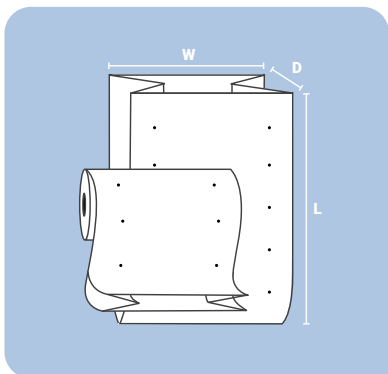

## MATTRESS BAGS ON ROLLS

Made from a blend of 100% virgin Low and Linear Low-Density Polyethylene with Non-Slip. These have butterfly vents on both sides 3" from the side, 10" up from the bottom, and 10" between each hole. All bags feature a side weld construction and come on rolls with a 3" core plugs and 1" diameter holes.

### DON'T SEE YOUR SIZE?

Call your Representative to build a custom Mattress Bag to your specs.

**BUILD ANY SIZE:**  
 Mil: 1-6 Width: 47"-120"  
 Length: 50"-120"  
**MORE OPTIONS:** Materials, Film Color,  
 Printing, Venting, Packaging Details

### STOCK MATTRESS BAGS

ITEM	W x D x L	SIZE	CNT	WT
<b>1.5 MIL Standard</b>				
3220*	39 X 8 X 90	Twin	100	41
3222*	54 X 8 X 90	Full	100	54
3224*	60 X 8 X 90	Queen	100	59
3228*	60 X 12 X 90	X-Queen	100	62
3226*	78 X 8 X 90	King	100	75
3229*	78 X 12 X 90	X-King	100	78
<b>3 MIL Standard</b>				
3242*	39 X 9 X 90	Twin	75	61
3244*	54 X 9 X 90	Full	60	64
3246*	60 X 9 X 90	Queen	55	65
3247*	60 X 12 X 90	X-Queen	55	68
3248*	78 X 9 X 90	King	45	68
3249*	78 X 12 X 90	X-King	45	71
<b>3 MIL Pillow Top</b>				
3110*	40 X 15 X 95	Twin	55	54
3115*	56 X 15 X 95	Full	45	58
3118*	62 X 15 X 95	Queen	40	56
3120*	62 X 18 X 95	X-Queen	40	58
3125*	82 X 15 X 100	King	35	66
3127*	82 X 18 X 100	X-King	35	68
<b>4 MIL Standard</b>				
3250*	39 X 9 X 90	Twin	50	55
3253*	54 X 9 X 90	Full	45	65
3255*	60 X 9 X 90	Queen	40	64
3262*	60 X 12 X 90	X-Queen	40	66
3260*	78 X 9 X 90	King	30	62
3264*	78 X 12 X 90	X-King	30	64
<b>4 MIL Pillow Top</b>				
3130*	40 X 15 X 95	Twin	50	65
3132*	56 X 15 X 95	Full	40	69
3135*	62 X 15 X 95	Queen	35	65
3137*	62 X 18 X 95	X-Queen	35	68
3138*	82 X 15 X 100	King	25	64
3140*	82 X 18 X 100	X-King	25	66