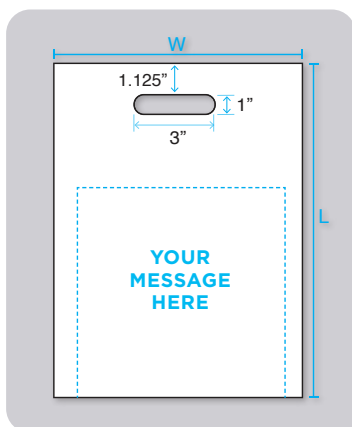

MERCHANDISE BAGS

LOW-DENSITY MERCHANDISE BAGS

Our 2 mil, low-density merchandise bags come in 6 stock sizes, have a die-cut handle, and are available in white or clear options. If desired, your custom message can be printed on one or both sides of your bag.

PRODUCT FEATURES

- ▶ Print up to 8 colors on 2 sides
- ▶ Spot and process printing

25% PCR MERCHANDISE BAGS

Our 2.25 mil low-density merchandise bags with standard die-cut handles are made with 25% Post-Consumer Recycled material (PCR). These white film bags are printed with a standard recycle message. If desired, your custom message can be printed on one or both sides of your bag.

PRODUCT FEATURES

- ▶ Print up to 8 colors on 2 sides
- ▶ Spot and process printing
- ▶ 18" x 19" size has patch handle

DON'T SEE YOUR SIZE?
Contact us to get a custom quote. Options include custom sizes, film, tints & colors, zipper, venting, even handle types.