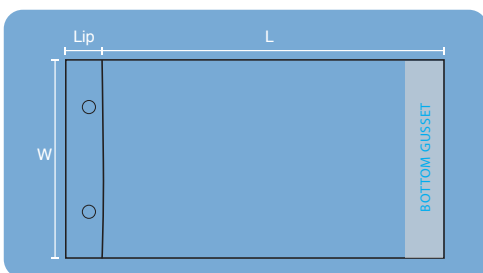

ORDER CUSTOM SIZES

There's never been an easier way to price, order and secure custom wicketed bags. We can help you create bags for fresh produce, baguettes and beyond; we can even quote any printing needed all on the same quote.

Wicketed bags have many parts; these are the specs you need to provide to get accurate quotes quickly.

1. Bag Dimensions: width, length and gauge
2. Bottom Gusset depth if needed
3. Lip Length
4. Bag Release Type: perforated lip or tear starts
5. Wicket Length of 3" to 6"
6. Wicket Width (space between wickets) 3"-9"
7. Cardboard Header: front, back, both or none
8. Bags Per Wicket: 100-350 bags

The custom bag is now complete! We can process your immediate custom quote or add your graphics, text or even just a placeholder, for a fast quote that includes an accurate technical drawing for proofing.

BUY FROM STOCK

POLYETHYLENE WICKETED BAGS

Made from 100% virgin Low-Density Polyethylene with a 1.5" lip. These are mounted for manual or automatic loading, 250 per wicket on 5" wickets. All bags are heat sealable, feature a side weld and bottom gusset construction and meet FDA and USDA specifications.

ITEM	W x L	GAUGE	WT
2.5" BOTTOM GUSSET			
8020	7.25 X 13.125	1 Mil	8
8026	9 X 15	1 Mil	11
4" BOTTOM GUSSET			
8030	9.25 X 15.25	1 Mil	12
8037	10 X 15	1 Mil	13
8035	10 X 16	1 Mil	13
8038	11 X 14	1 Mil	13
8039	11 X 17	1 Mil	15
8040	11 X 18	1 Mil	16
8043	12 X 19	1 Mil	19
8046	14 X 20	1.25 Mil	27

BUILD ANY SIZE: **Mil: 1-4 Width: 3"-32" Length: 5"-43"**
Lip: 1"-6" Bottom Gusset: 2"-8"
MORE OPTIONS: **Printing, Venting, Packaging Details**

POLYPROPYLENE WICKETED BAGS

Made from 100% virgin Polypropylene with a 1.5" lip. These bags are mounted for manual or automatic loading, 250 per wicket on 5" wickets. All bags are heat sealable, feature a side weld and bottom gusset construction and meet FDA and USDA specifications.

ITEM	W x L	GAUGE	WT
3" BOTTOM GUSSET			
13310	8 X 22	1 Mil	13
4" BOTTOM GUSSET			
13315	9 X 13	1 Mil	10

CONTACT US FOR
MORE INFORMATION

136 Wayside Avenue
West Springfield, MA 01089